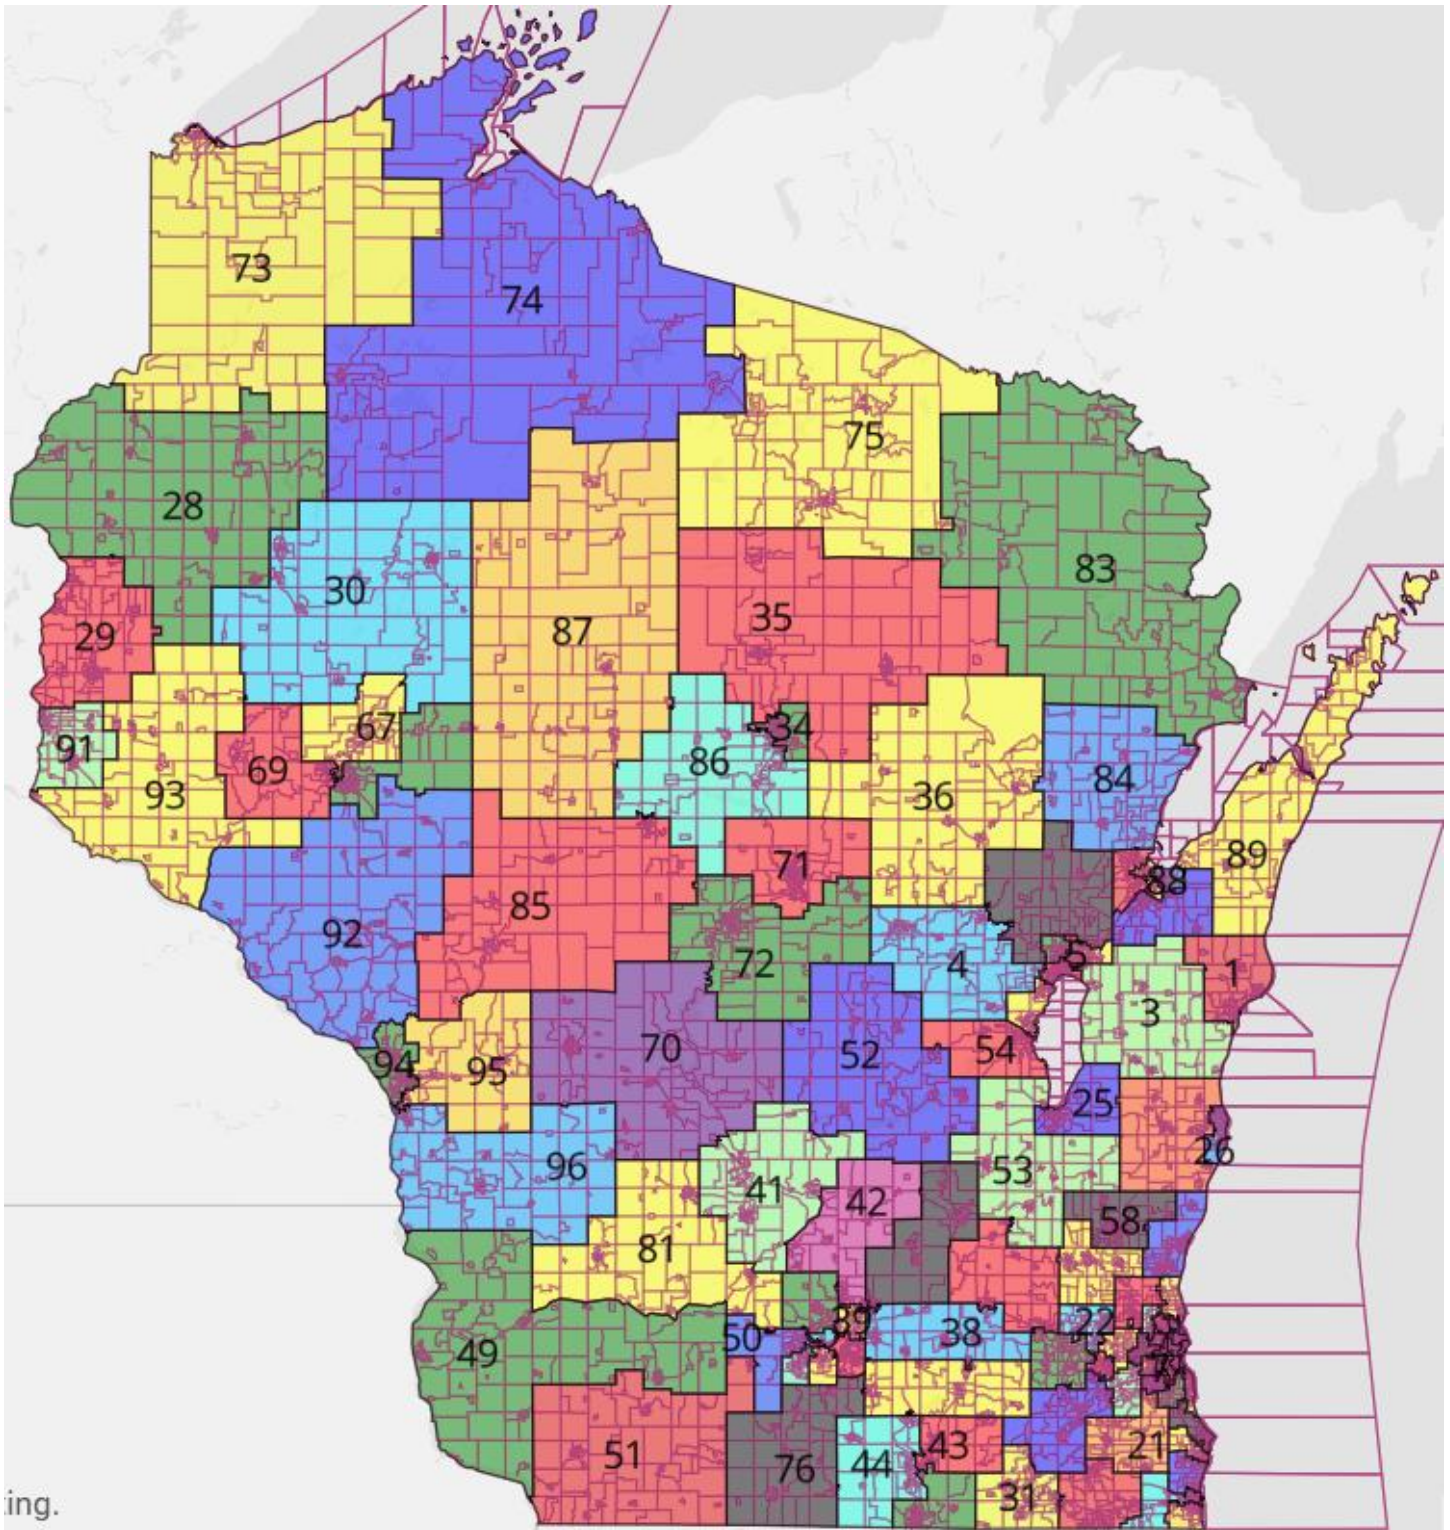

**FILED**  
**Matt Petering, PhD**  
**District Solutions LLC**  
**CLERK OF WISCONSIN**  
**January 12, 2024**  
**SUPREME COURT**

### Image of Assembly Districts in Wisconsin Legislative Map 173#008

ing.

Image from DavesRedistricting.org

**Matt Petering, PhD**  
**District Solutions LLC**  
January 12, 2024

### Image of Assembly Districts in Map 173#008 (Milwaukee Area)

Image from DavesRedistricting.org

**Matt Petering, PhD**  
**District Solutions LLC**  
January 12, 2024

### Image of Senate Districts in Map 173#008 (Milwaukee Area)

Image from DavesRedistricting.org