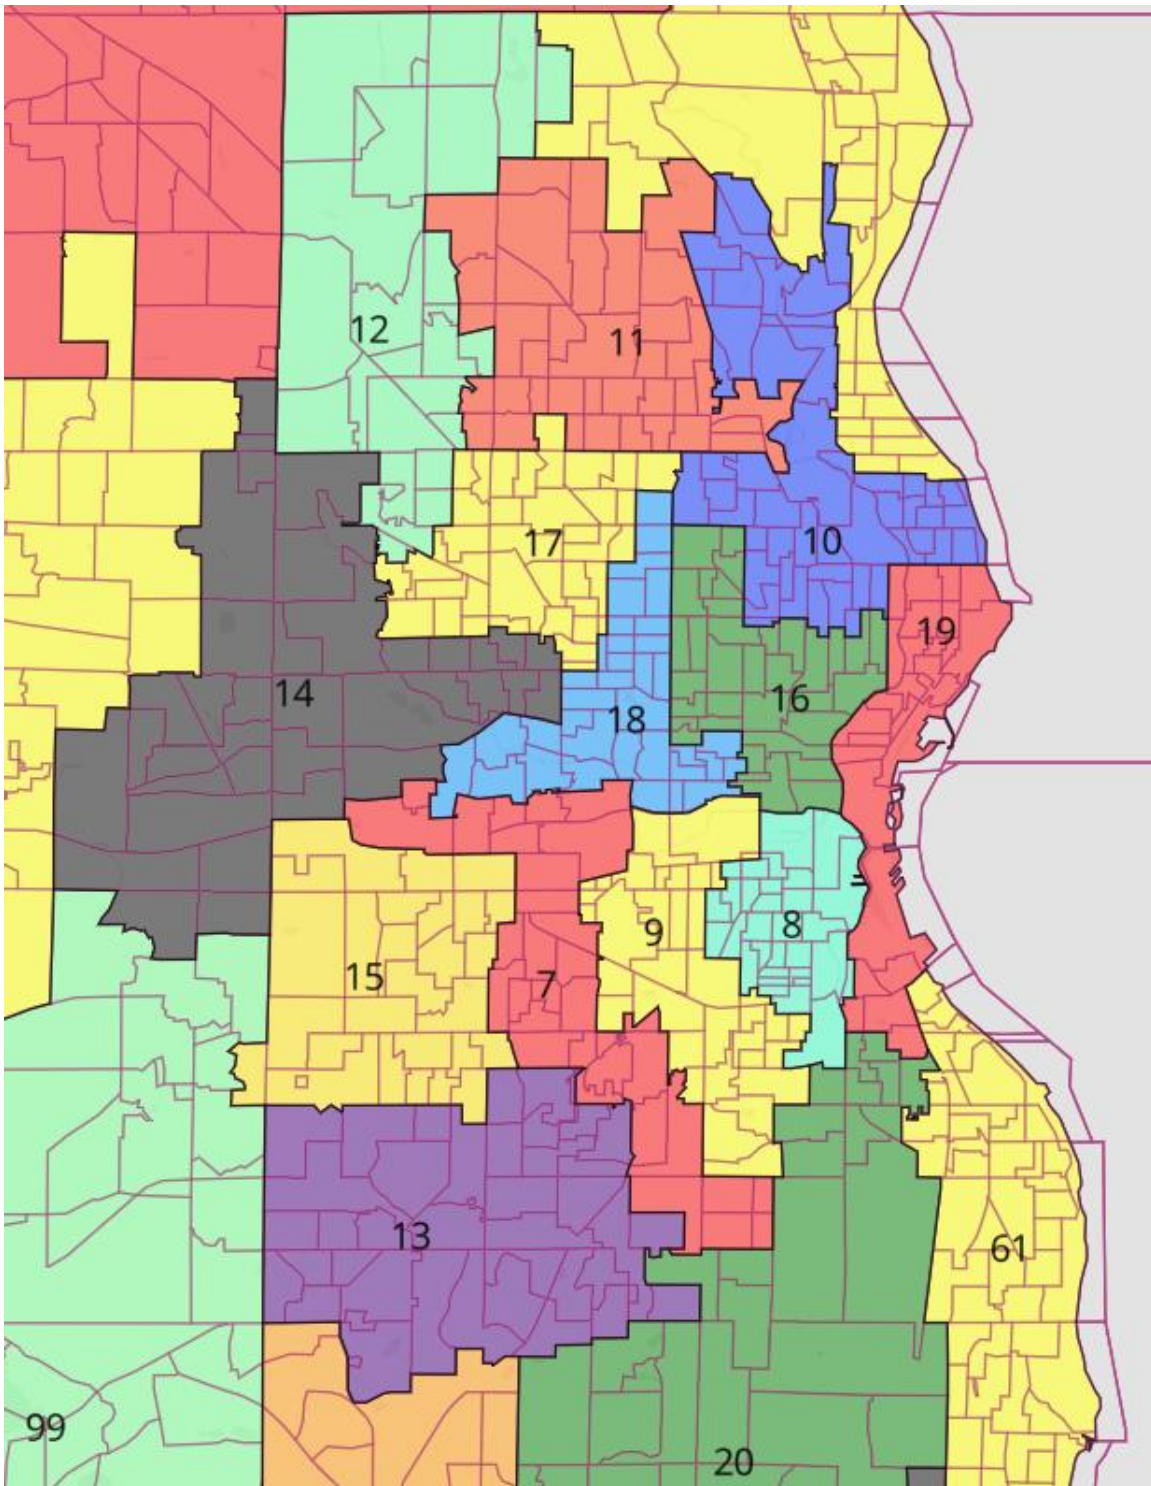

### Image of Assembly Districts in Wisconsin Legislative Map 173#008

ing.

Image from DavesRedistricting.org

**Matt Petering, PhD**  
**District Solutions LLC**  
January 12, 2024

### Image of Assembly Districts in Map 173#008 (Milwaukee Area)

Image from DavesRedistricting.org

**Matt Petering, PhD**  
**District Solutions LLC**  
January 12, 2024

### Image of Assembly Districts in Map 173#008 (Madison Area)

Image from DavesRedistricting.org

**Matt Petering, PhD**  
**District Solutions LLC**  
January 12, 2024

### Image of Assembly Districts in Map 173#008 (Green Bay and Fox Cities)

Image from DavesRedistricting.org

**Matt Petering, PhD**  
**District Solutions LLC**  
January 12, 2024