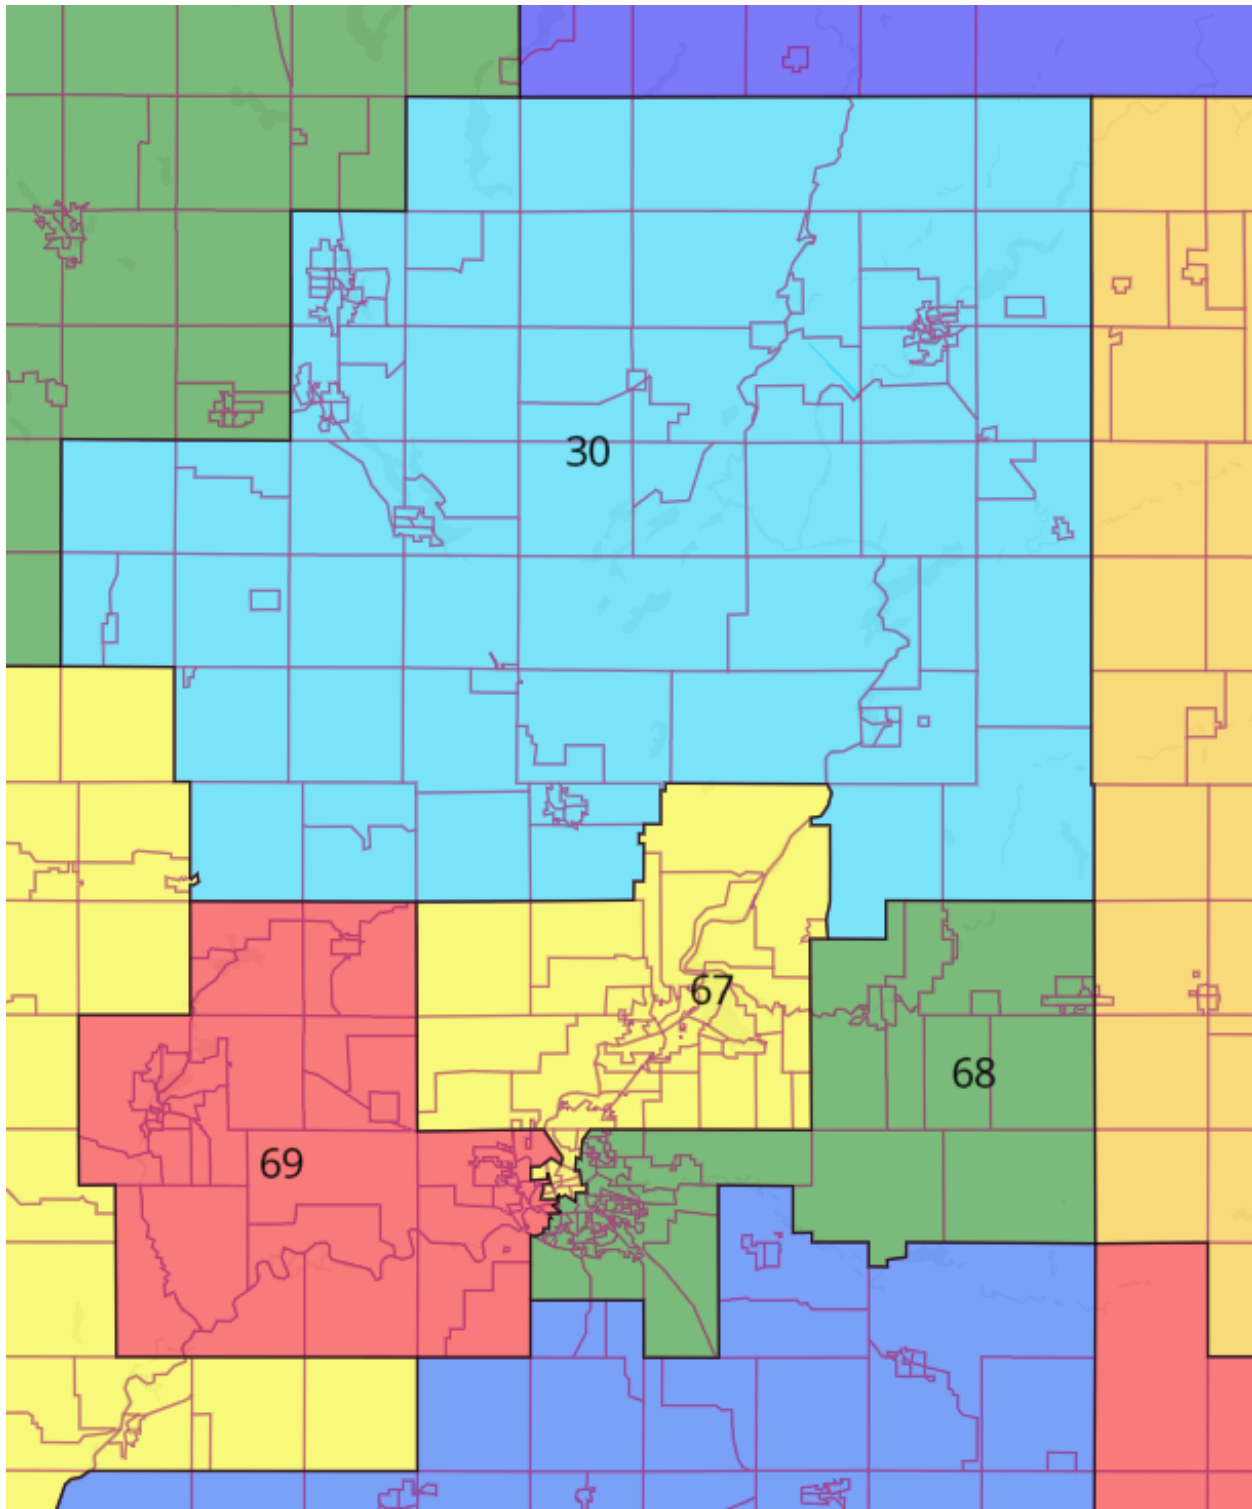

### Image of Assembly Districts in Map 173#008 (Eau Claire Area)

Image from DavesRedistricting.org

**Matt Petering, PhD**  
**District Solutions LLC**  
January 12, 2024

### Image of Assembly Districts in Map 173#008 (Janesville Area)

Image from DavesRedistricting.org

**Matt Petering, PhD**  
**District Solutions LLC**  
January 12, 2024