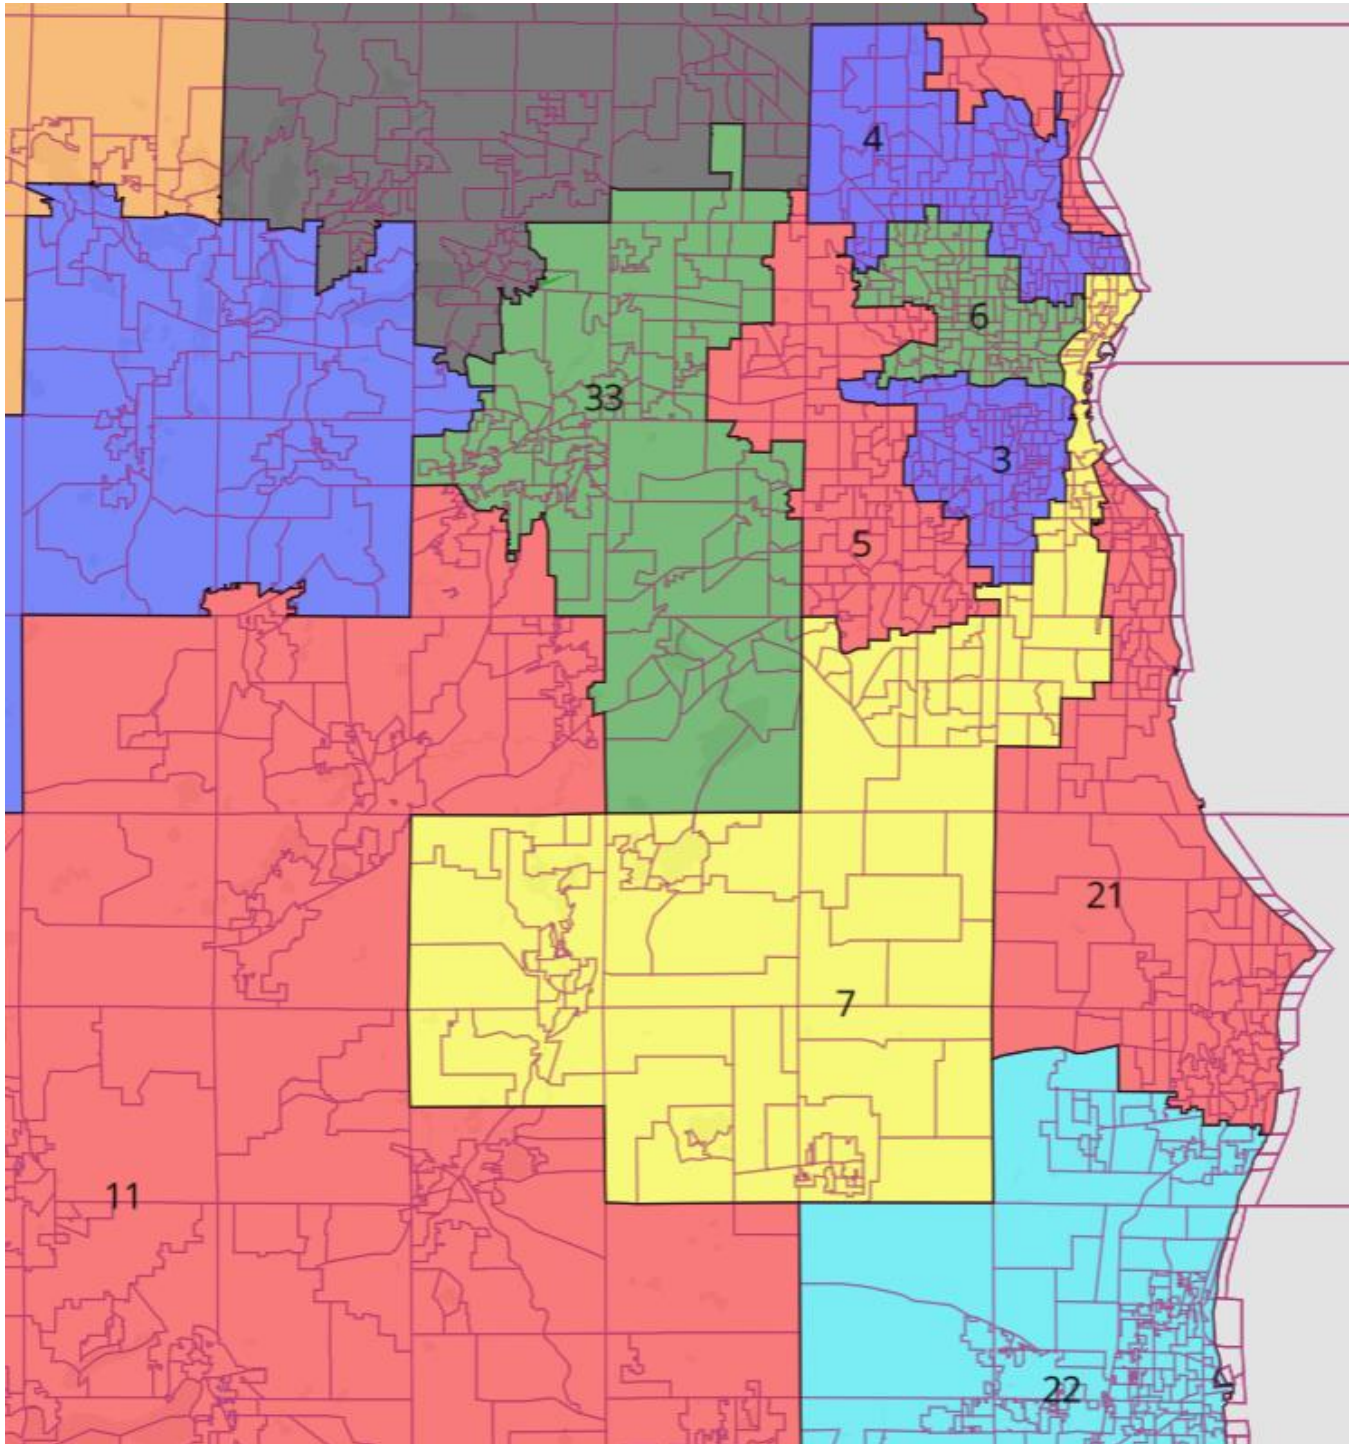

### Image of Senate Districts in Map 173#008 (Milwaukee Area)

Image from DavesRedistricting.org