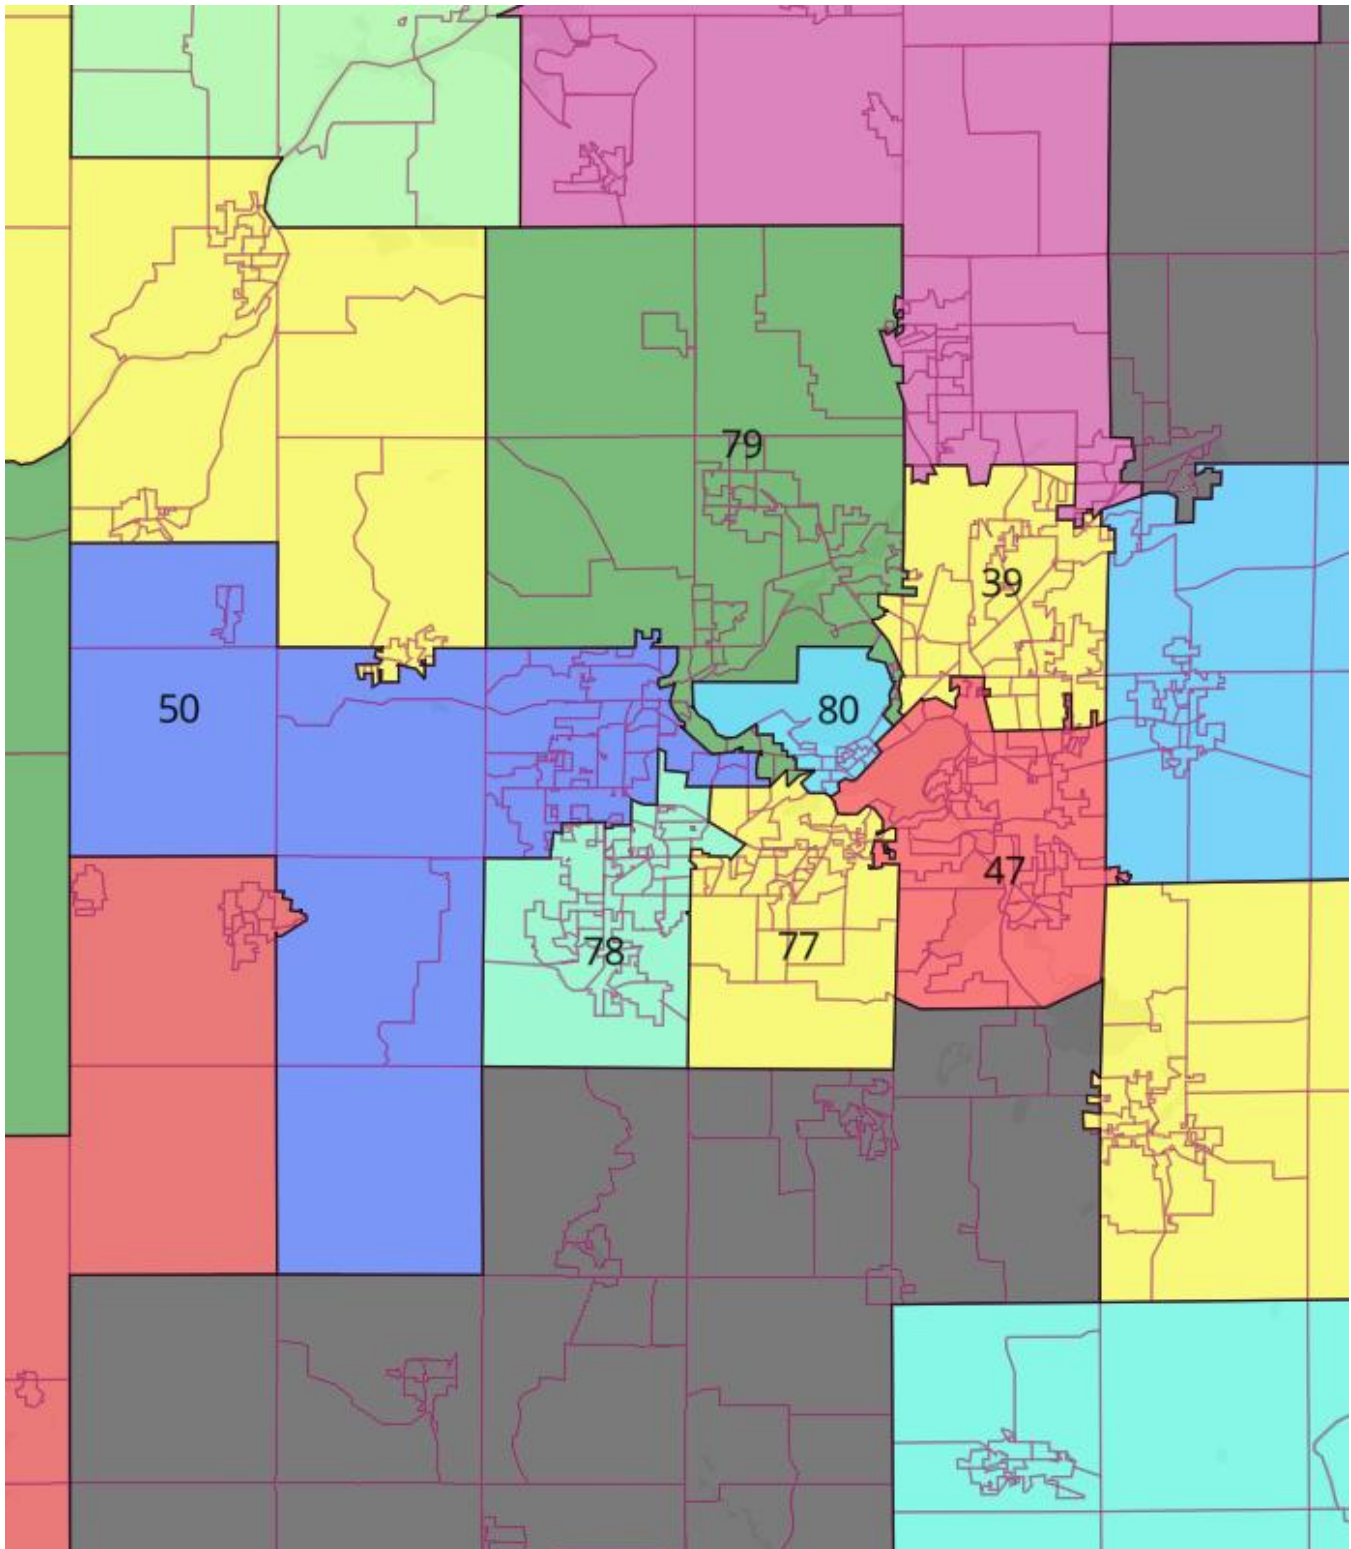

### Image of Assembly Districts in Map 173#008 (Milwaukee Area)

Image from DavesRedistricting.org

**Matt Petering, PhD**  
**District Solutions LLC**  
January 12, 2024

### Image of Assembly Districts in Map 173#008 (Madison Area)

Image from DavesRedistricting.org

**Matt Petering, PhD**  
**District Solutions LLC**  
January 12, 2024

### Image of Assembly Districts in Map 173#008 (Green Bay and Fox Cities)

Image from DavesRedistricting.org

**Matt Petering, PhD**  
**District Solutions LLC**  
January 12, 2024

### Image of Senate Districts in Map 173#008 (Milwaukee Area)

Image from DavesRedistricting.org