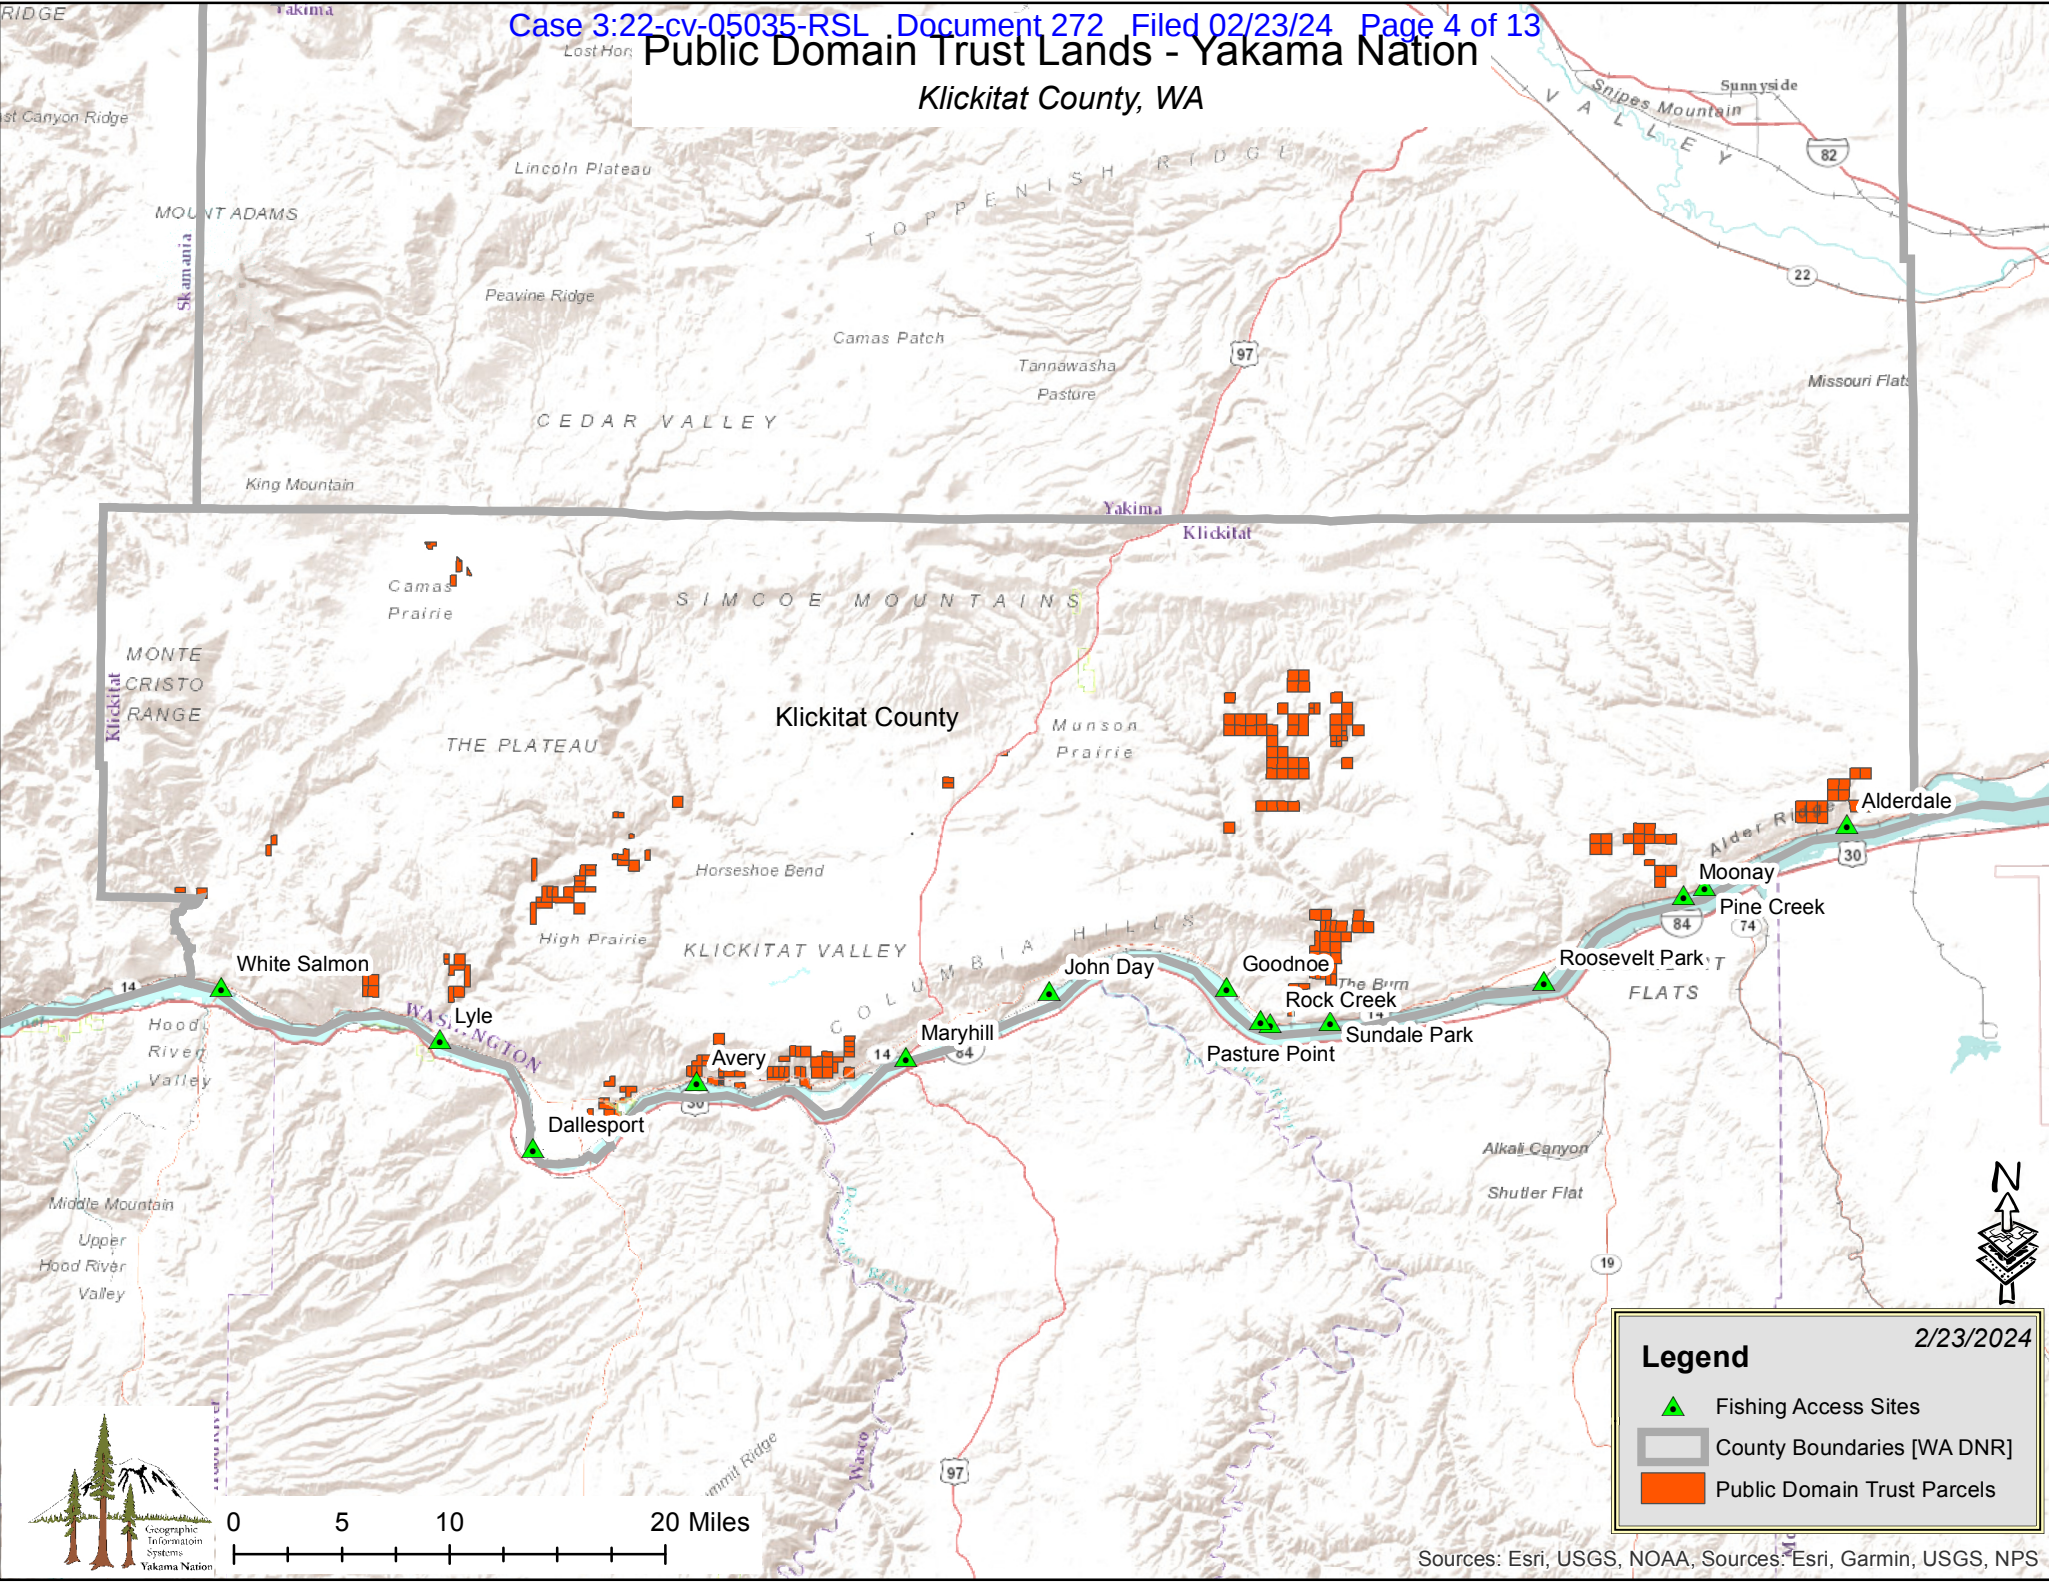

1 areas to exercise the rights reserved under the Treaty with the Yakamas of June 9, 1855 are
2 ubiquitous in Klickitat County along the Columbia River and its tributary streams.¹ Enrolled
3 members of the Yakama Nation reside on or within a proximal distance of many of the identified
4 parcels and sites on a year-round basis or during fishing seasons from March – October.

5 Klickitat County contains the Yakama Nation’s communities of interest located in the
6 14th Legislative District as adopted by the Washington State Legislature on February 8, 2022
7 that is subject to remedial Legislative District mapping.

21 *Attorneys for the Confederated Tribes and*
22 *Bands of the Yakama Nation*

23
24 _____
25 ¹ See Treaty with the Yakamas, U.S. – Yakama Nation, June 9, 1855, 12 Stat. 951, art. III, cl. 2.

1
2
3
4
5
6
7
8
9
10
11
12
13
14
15
16
17
18
19
20
21
22
23
24
25

EXHIBIT A
YAKAMA NATION PUBLIC DOMAIN TRUST LANDS
IN KLICKITAT COUNTY
(PAGINATED SEPERATELY)

Public Domain Trust Lands - Yakama Nation

Klickitat County, WA

Legend 2/23/2024

- ▲ Fishing Access Sites
- County Boundaries [WA DNR]
- Public Domain Trust Parcels